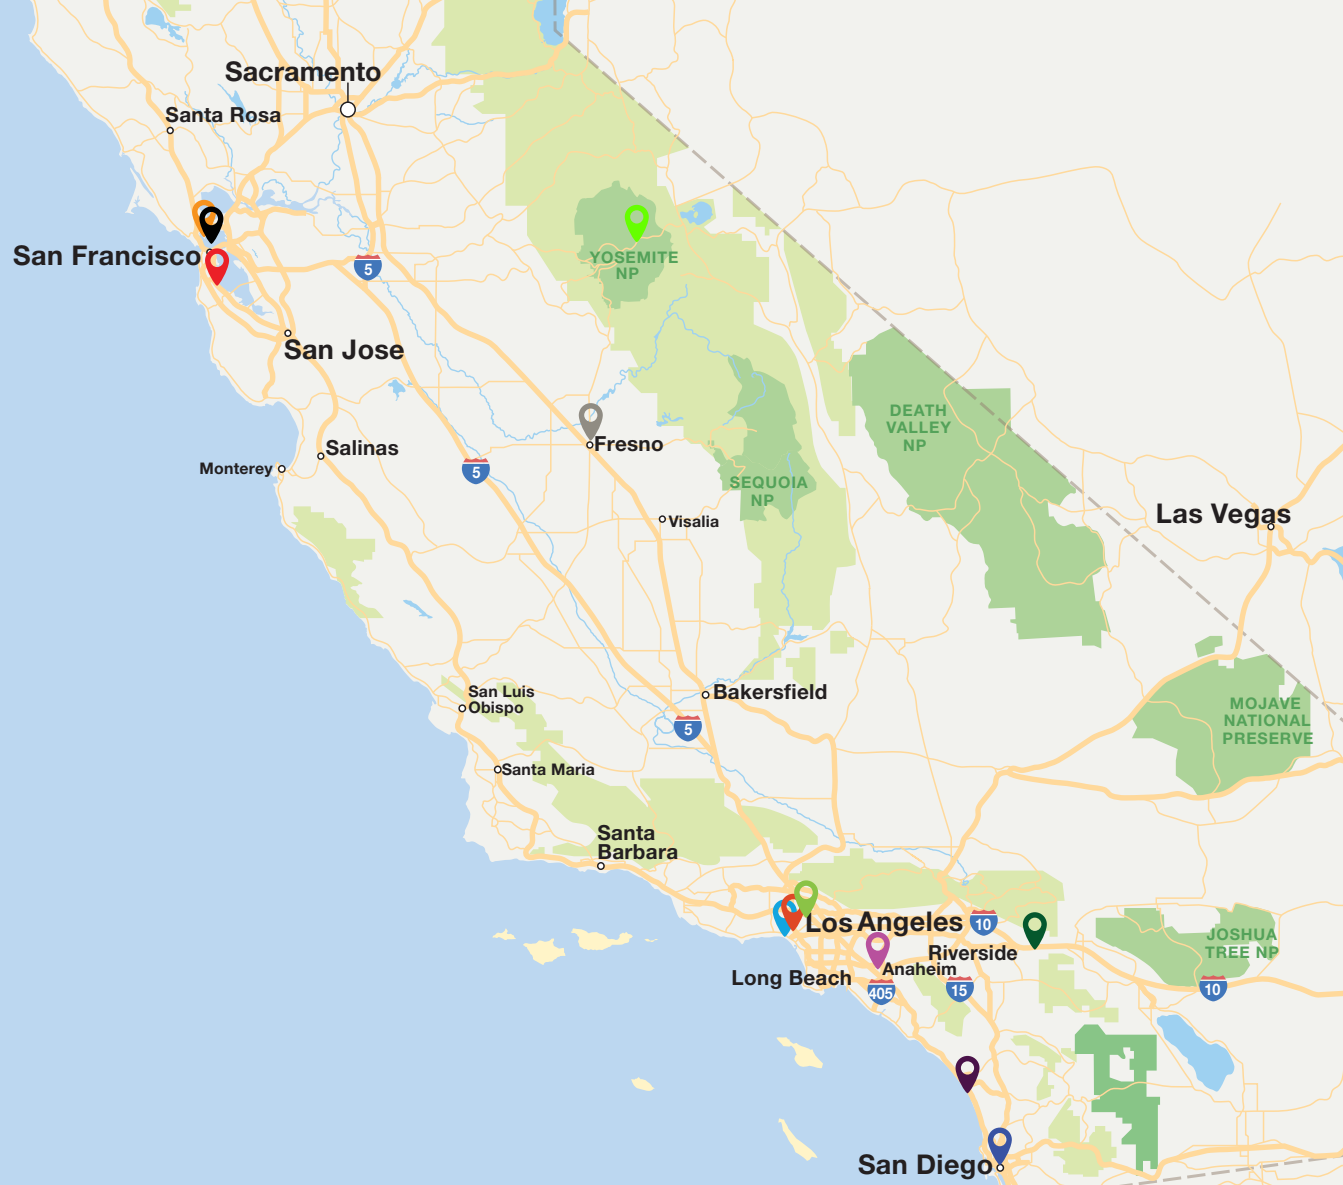

ROAD TRIP CALIFORNIA

- Cartoon Art Museum**
781 Beach St, San Francisco, CA 94109
- Musée Mécanique**
Pier 45 , San Francisco, CA 94133
- Burlingame Museum of PEZ Memorabilia**
214 California Drive , Burlingame, CA 94010
- Yosemite National Park**
Yosemite National Park, CA 95389
- Heroes Comics**
110 E Shaw Ave, Fresno, CA 93710
- Playland Arcade**
350 Santa Monica Pier, Santa Monica, CA 90401
- Nuart Theatre**
11272 Santa Monica Blvd, Los Angeles, CA 90025
- Meltdown Comics**
7522 Sunset Blvd, Los Angeles, CA 90046
- Disneyland Park**
1313 Disneyland Dr, Anaheim, CA 92802, USA
- Museum of Pinball**
700 South Hathaway, Banning, CA 92220
- LEGOLAND California Resort**
One LEGOLAND Drive, Carlsbad, CA 92008
- The New Children's Museum**
200 West Island Ave, San Diego, CA 92101